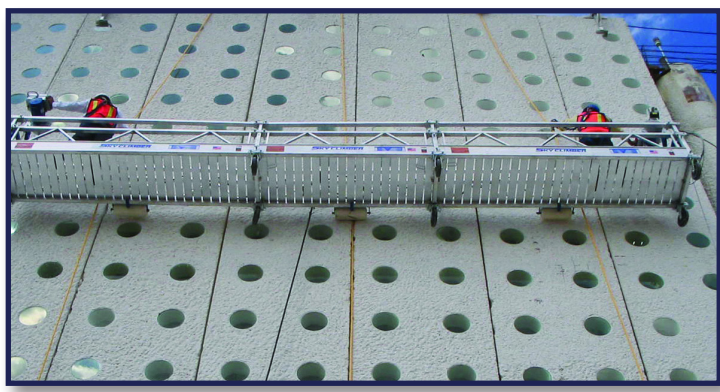

Sky Stage Ultra is a “third generation” modular platform that combines the best of current technology with new concepts. It is used in commercial restoration, painting, sandblasting, waterproofing, caulking, window cleaning, inspections, off-shore oil rigs, and general building maintenance. A Sky Stage Ultra Standard Platform system investment allows for unlimited configuration.

SKY STAGE BY COMPONENT

Description	Part No.	2m	3m	4m	5m	6m	7m	8m	9m	10m	11m	12m	13m	14m	15m
Side Panel - 3 meter	360035	0	2	0	2	4	2	4	6	4	6	8	6	8	10
Side Panel - 2 meter	360033	2	0	4	2	0	4	2	0	4	2	0	4	2	0
Side Panel - 1 meter	360031	0	0	0	0	0	0	0	0	0	0	0	0	0	0
Side Panel - 1.5 meter	360032														
Side Panel - .5 meter	360195														
Floor Panel - 3 meter	360043	0	1	0	1	2	1	2	3	2	3	4	3	4	5
Floor Panel - 2 meter	360042	1	0	2	1	0	2	1	0	2	1	0	2	1	0
Floor Panel - 1 meter	360040	0	0	0	0	0	0	0	0	0	0	0	0	0	0
Floor Panel - 1.5 meter	360041														
Floor Panel - .5 meter	360193														
Top Rail Assembly - 3 meter	360149	0	2	0	2	4	2	4	6	4	6	8	6	8	10
Top Rail Assembly - 2 meter	360148	2	0	4	2	0	4	2	0	4	2	0	4	2	0
Top Rail Assembly - 1 meter	360146	0	0	0	0	0	0	0	0	0	0	0	0	0	0
Top Rail Assembly - 1.5 meter	360147														
Top Rail Assembly - .5 meter	360194														
Connecting Frame	360039	2	2	3	3	3	4	4	4	5	5	5	6	6	6
Telescoping Post	360054	4	4	6	6	6	8	8	8	10	10	10	12	12	12
End Stirrup	360150	2	2	2	2	2	2	2	2	2	2	2	2	2	2
Caster Assembly	360065	4	4	4	4	4	4	4	4	4	4	4	4	4	4
Wall Roller	360111	2	2	2	2	2	2	2	2	2	2	2	2	2	2
Lock Pin	360019	16	16	30	30	30	44	44	44	58	58	58	72	72	72
Moveable Walk-Thru Stirrup	360130									Variable					
Moveable Walk-By Low Profile	361030									Variable					
Adjustable Corner	360100									Variable					
Horizontal Hinge	360105									Variable					
End Gate	360140									Variable					